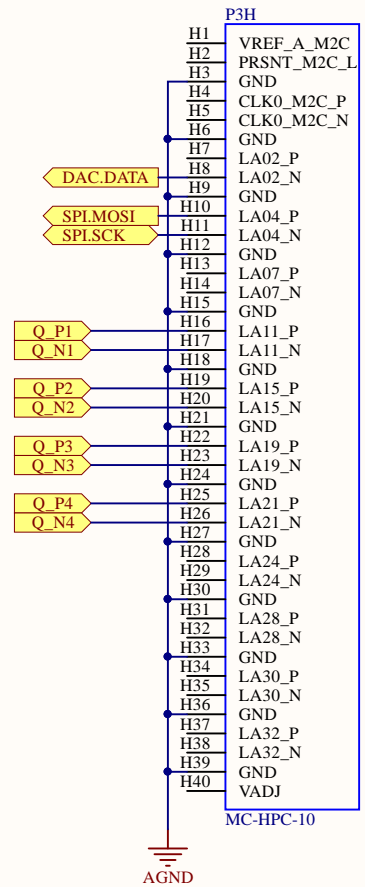

Title			
Size	Number		Revision
A4			
Date:	18.03.2021	Sheet	of
File:	C:\Users\...Main.SchDoc	Drawn By:	

Title		
Size	Number	Revision
A4		
Date:	18.03.2021	Sheet of
File:	C:\Users\...\Comparator Unit.SchDoc	Drawn By:

Title		
Size	Number	Revision
A4		
Date:	18.03.2021	Sheet of
File:	C:\Users\...\DAC.SchDoc	Drawn By:

Title			
Size	Number		Revision
A4			
Date:	18.03.2021	Sheet	of
File:	C:\Users\...Power.SchDoc	Drawn By:	

Title		
Size	Number	Revision
A4		
Date:	18.03.2021	Sheet of
File:	C:\Users\...\Connector.SchDoc	Drawn By: