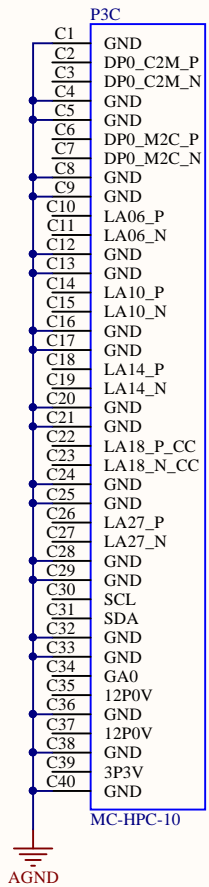

Title			
Size	Number		Revision
A4			
Date:	18.03.2021	Sheet	of
File:	C:\Users\...Main.SchDoc	Drawn By:	

Title		
Size	Number	Revision
A4		
Date:	18.03.2021	Sheet of
File:	C:\Users\...\Comparator Unit.SchDoc	Drawn By:

Title		
Size	Number	Revision
A4		
Date:	18.03.2021	Sheet of
File:	C:\Users\...\DAC.SchDoc	Drawn By:

Title			
Size	Number		Revision
A4			
Date:	18.03.2021	Sheet	of
File:	C:\Users\...Power.SchDoc	Drawn By:	

Title		
Size	Number	Revision
A4		
Date:	18.03.2021	Sheet of
File:	C:\Users\...\Connector.SchDoc	Drawn By: