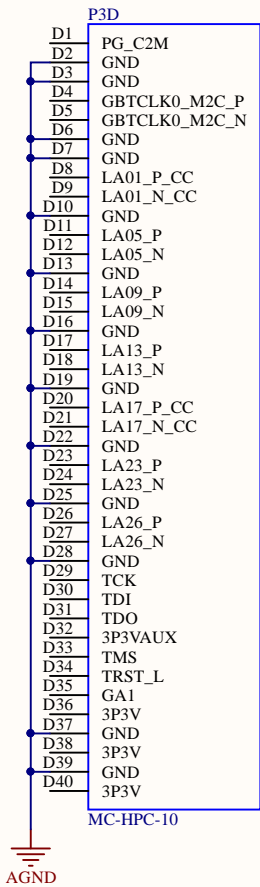

Title			
Size	Number		Revision
A4			
Date:	18.03.2021	Sheet	of
File:	C:\Users\...Main.SchDoc	Drawn By:	

Title		
Size	Number	Revision
A4		
Date:	18.03.2021	Sheet of
File:	C:\Users\...\Comparator Unit.SchDoc	Drawn By:

Title		
Size	Number	Revision
A4		
Date:	18.03.2021	Sheet of
File:	C:\Users\...\DAC.SchDoc	Drawn By:

Title			
Size	Number		Revision
A4			
Date:	18.03.2021	Sheet	of
File:	C:\Users\...Power.SchDoc	Drawn By:	

Title		
Size	Number	Revision
A4		
Date:	18.03.2021	Sheet of
File:	C:\Users\...\Connector.SchDoc	Drawn By: