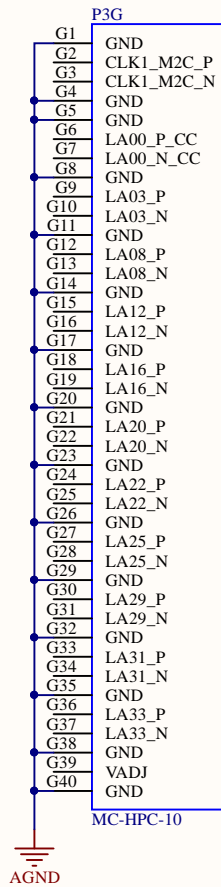

Title			
Size	Number		Revision
A4			
Date:	18.03.2021	Sheet	of
File:	C:\Users\...Main.SchDoc	Drawn By:	

Title		
Size	Number	Revision
A4		
Date:	18.03.2021	Sheet of
File:	C:\Users\...\Comparator Unit.SchDoc	Drawn By:

Title		
Size	Number	Revision
A4		
Date:	18.03.2021	Sheet of
File:	C:\Users\...\DAC.SchDoc	Drawn By:

Title			
Size	Number		Revision
A4			
Date:	18.03.2021	Sheet	of
File:	C:\Users\...Power.SchDoc	Drawn By:	

Title		
Size	Number	Revision
A4		
Date:	18.03.2021	Sheet of
File:	C:\Users\...\Connector.SchDoc	Drawn By: